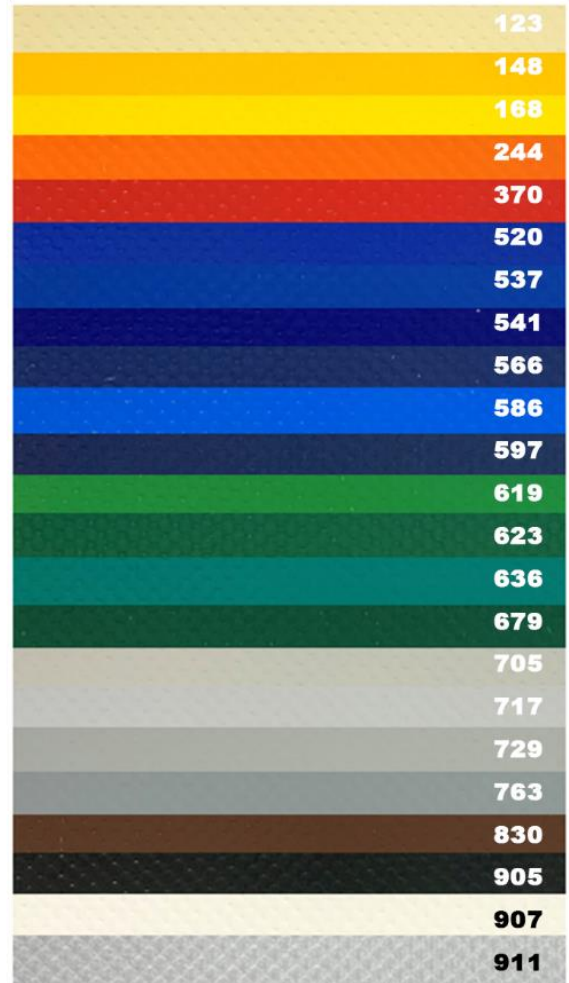

NOTE: When ordering curtain material, specify the colour with the part number.
i.e. CSB1125-119

Glue – HT66 PVC Vinyl
CSB1289
Pint

Tarp Cleaner
CSB1291

Our PVC curtain material comes in many different colours! We recommend using a heat gun to repair, but if not available, the strong, waterproof Vinyl Glue repairs as well.