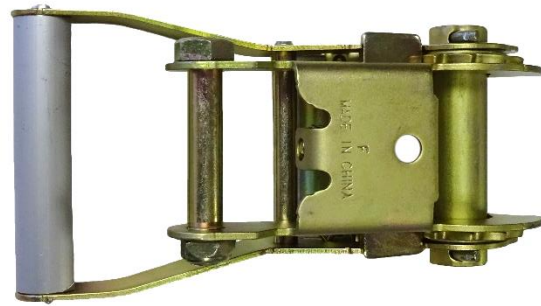

**NOT ALL PARTS AVAILABLE MAY BE IN THIS CATALOGUE.
PLEASE CONTACT US FOR MORE INFORMATION.**

 <p><u>S/Steel Buckle Spring</u> CSB1004 Tautliner</p>	 <p><u>S/Steel Buckle</u> CSB1003 Tautliner</p>	 <p><u>S/Steel Buckle</u> CSB1006 Push Release</p>	 <p><u>S/Steel Buckle</u> CSB1008 Over Center, No Spring</p>
 <p><u>S/Steel Buckle Lever</u> CSB1005 Tautliner</p>			
 <p><u>Black Plastic Shroud</u> CSB1010 Includes Caps</p>	 <p><u>Stud Plate</u> CSB1011 40mm (Includes Nuts) For CSB1010</p>	 <p><u>Stainless Steel Stud Plate Cover</u> CSB1016 28mm 6mm holes, 2 holes No Studs</p>	 <p><u>Standard Stud Plate</u> CSB1009 28mm x 15mm M6 Studs (Includes Nuts)</p>
 <p><u>Buckle Fastening Strap</u> CSB1012 Stock Black</p>			

SPECIFY COLOUR

Curtain Strap Complete Kit CSB1032-COLOUR (One CSB1006 buckle, one CSB1016 Cover Plate, one CSB1009 Stud Plate, 11' Upper Strap, and one 30" lower strap with rave hook)

SPECIFY COLOUR

Curtain Strap Complete Kit CSB1033-COLOUR (One CSB1008 buckle, one CSB1016 Cover Plate, one CSB1009 Stud Plate, 11' Upper Strap, and one 30" lower strap with rave hook)

SPECIFY COLOUR

NOTE: When ordering the lower strap, include part number, length, and colour. i.e. CSB1022-30-BLK

Custom straps available upon request. Allow 2 to 3 days to fabricate orders.

 <p><u>Strap with Chain and Hook</u> CSB1136-4 4in x 30in</p>	 <p><u>Strap with Chain and Hook</u> CSB1136-3 3in x 30in</p>
 <p><u>Strap with Flat Hook</u> CSB1135 3in x 30in</p>	 <p><u>Strap with Delta Ring</u> CSB1151 4in x 30in</p>
 <p><u>Strap with Flat Hook</u> CSB1150-R-PLR13 4in x 13ft</p>	 <p><u>Rolling Strap Assembly</u> CSB1314ASM-S-1282 24in Chain, 1282 Roller</p>

Standard Handle Ratchet Buckle
CSB1153-STD
2in Zinc Steel

Wide Handle Ratchet Buckle
CSB1153-WD
2in Zinc Steel

Strap for Ratchet with Delta Ring
34-03-0001
30in Overall Length. 2in Grey Webbing with Delta Ring.
Comes with CSB1153-WD