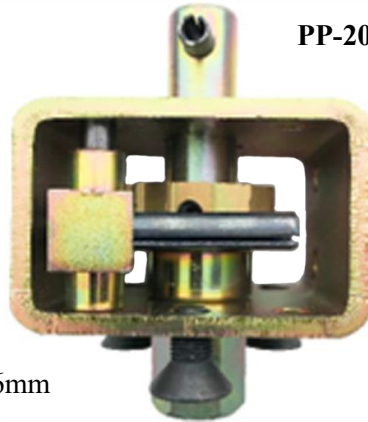

PP-20-0200

76mm x 70mm x 106mm

Roadside Front/Curbside Rear

Curbside Front/Roadside Rear