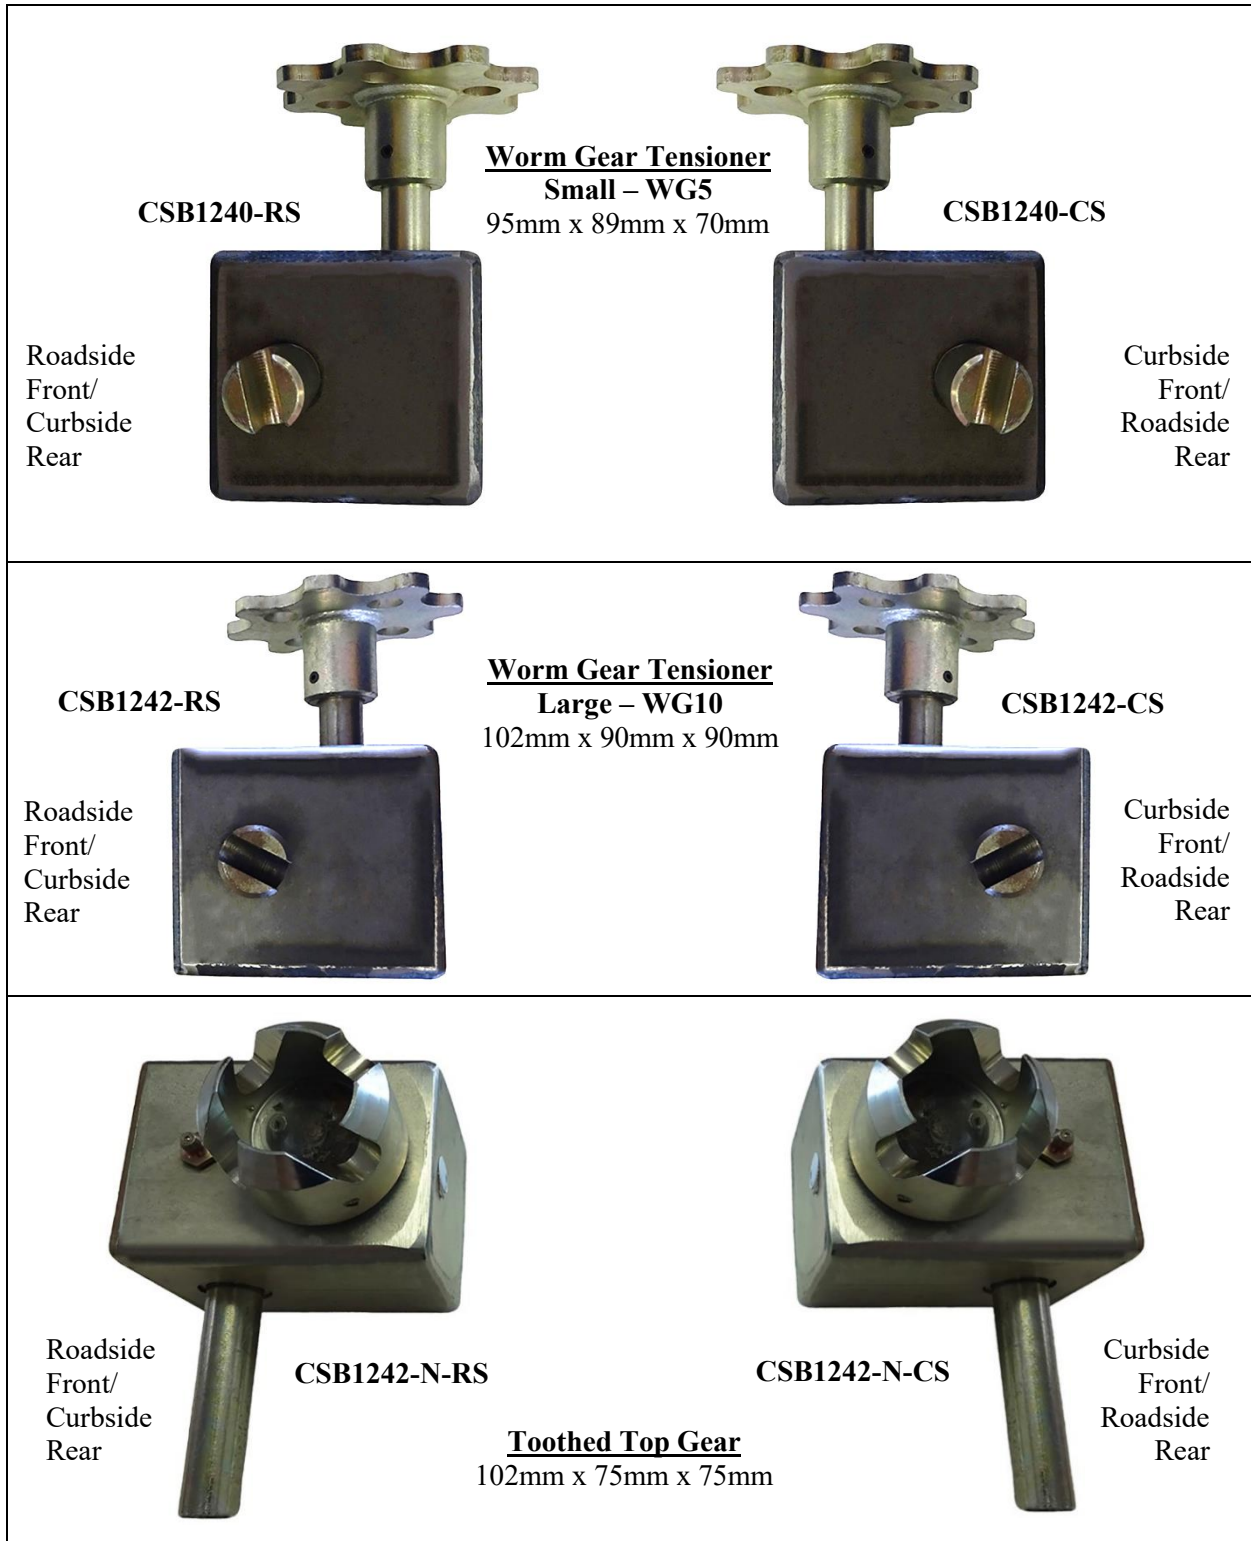

 <p><u>Zinc Chest Handle</u> 229-121</p>	 <p><u>Spring Loaded Chest Handle</u> 229-123 Zinc Plated, 5 in x 2.4 in</p>	 <p><u>Recessed Chest Handle</u> 229-211 Large, Zinc, 6.5 in x 3.5 in</p>
 <p><u>Handle / Step SS Folding</u> CSB1266-SSG</p>	 <p><u>SS Grab Handle</u> 221-301</p>	 <p><u>Split Ring</u> CSB1317 1.64 in X 1.396 in</p>
 <p><u>5TH Wheel Pin Puller</u> 41-05-0002 Chrome</p>		

Hardware and Trailer Parts

Retractable Bolt on Ladder Assembly
CSB1600

Step Ladder
DK130
Steel Two Step

Lubricant Brake Cleaner
CSB1060-BC

		<p>Quick Release Reversible Square Top CSB1181EBL</p>
 <p>CSB1197-RS</p> <p>Roadside Front/Curbside Rear</p>	 <p>CSB1197-CS</p> <p>Curbside Front/Roadside Rear</p>	<p>Replacement for Eurotensioner CSB1159</p>
 <p>CSB1183-RS</p> <p>Roadside Front/Curbside Rear</p>	 <p>CSB1183-CS</p> <p>Curbside Front/Roadside Rear</p>	<p>Combi Tensioner</p>
 <p>CSB1227 With Base Plate</p> <p>Universal</p>	 <p>CSB1227NB No Base Plate</p> <p>Universal</p>	<p>R50 Rear Release Interchangeable</p>

 <p>CSB1206</p> <p>Roadside Front/Curbside Rear</p>	<p><u>R40 – Tommy Bar</u></p>	 <p>CSB1207</p> <p>Curbside Front/Roadside Rear</p>
		<p><u>Lever and Pin</u> CSB1205 Replacement Part for Tommy Bar Tensioner</p>
 <p>CSB1208-RS</p> <p>Roadside Front/Curbside Rear</p>	<p><u>R44 Tensioner</u></p>	 <p>CSB1208-CS</p> <p>Curbside Front/Roadside Rear</p>
 <p>CSB1209-RS</p> <p>Roadside Front/Curbside Rear</p>	<p><u>R45 Tensioner</u></p>	 <p>CSB1209-CS</p> <p>Curbside Front/Roadside Rear</p>
 <p>CSB1209M-RS</p> <p>Roadside Front/Curbside Rear</p>	<p><u>R45M Tensioner</u></p>	 <p>CSB1209M-CS</p> <p>Curbside Front/Roadside Rear</p>