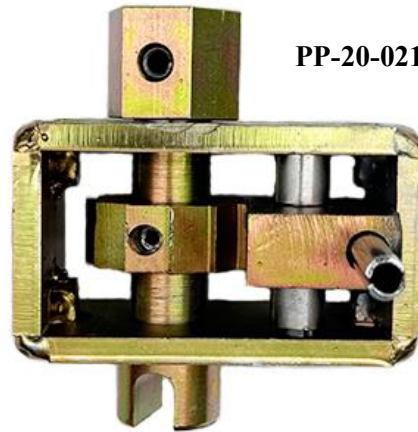

PP-20-0215