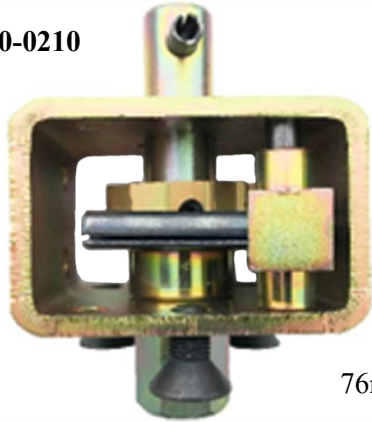

Magnum Style Tensioner

PP-20-0210