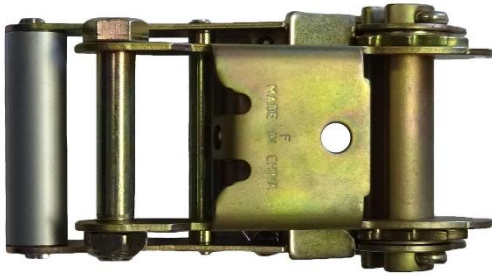

**NOT ALL PARTS AVAILABLE MAY BE IN THIS CATALOGUE.
PLEASE CONTACT US FOR MORE INFORMATION.**

 <p><u>S/Steel Buckle Spring</u> CSB1004 Tautliner</p>	 <p><u>S/Steel Buckle</u> CSB1003 Tautliner</p>	 <p><u>S/Steel Buckle</u> CSB1006 Push Release</p>	 <p><u>S/Steel Buckle</u> CSB1008 Over Center, No Spring</p>
 <p><u>S/Steel Buckle Lever</u> CSB1005 Tautliner</p>			
 <p><u>Black Plastic Shroud</u> CSB1010 Includes Caps</p>	 <p><u>Stud Plate</u> CSB1011 40mm (Includes Nuts) For CSB1010</p>	 <p><u>Stainless Steel Stud Plate Cover</u> CSB1016 28mm 6mm holes, 2 holes No Studs</p>	 <p><u>Standard Stud Plate</u> CSB1009 28mm x 15mm M6 Studs (Includes Nuts)</p>
 <p><u>Buckle Fastening Strap</u> CSB1012 Stock Black</p>			

SPECIFY COLOUR

Ferry Hook

CSB1031-30
(30in)
CSB1031-40
(40in)
CSB1027
(Ferry Hook Only)

SPECIFY COLOUR

Curtain Strap Complete Kit CSB1019-COLOUR (One CSB1003 buckle, one CSB1016 Cover Plate, one CSB1009 Stud Plate, 11' Upper Strap, and one 30" lower strap with rave hook)

SPECIFY COLOUR

Curtain Strap Complete Kit CSB1032-COLOUR (One CSB1006 buckle, one CSB1016 Cover Plate, one CSB1009 Stud Plate, 11' Upper Strap, and one 30" lower strap with rave hook)

SPECIFY COLOUR

Curtain Strap Complete Kit CSB1033-COLOUR (One CSB1008 buckle, one CSB1016 Cover Plate, one CSB1009 Stud Plate, 11' Upper Strap, and one 30" lower strap with rave hook)

Standard Handle Ratchet Buckle
CSB1153-STD
2in Zinc Steel

Wide Handle Ratchet Buckle
CSB1153-WD
2in Zinc Steel

Strap for Ratchet with Delta Ring
34-03-0001
30in Overall Length. 2in Grey Webbing with Delta Ring.
Comes with CSB1153-WD